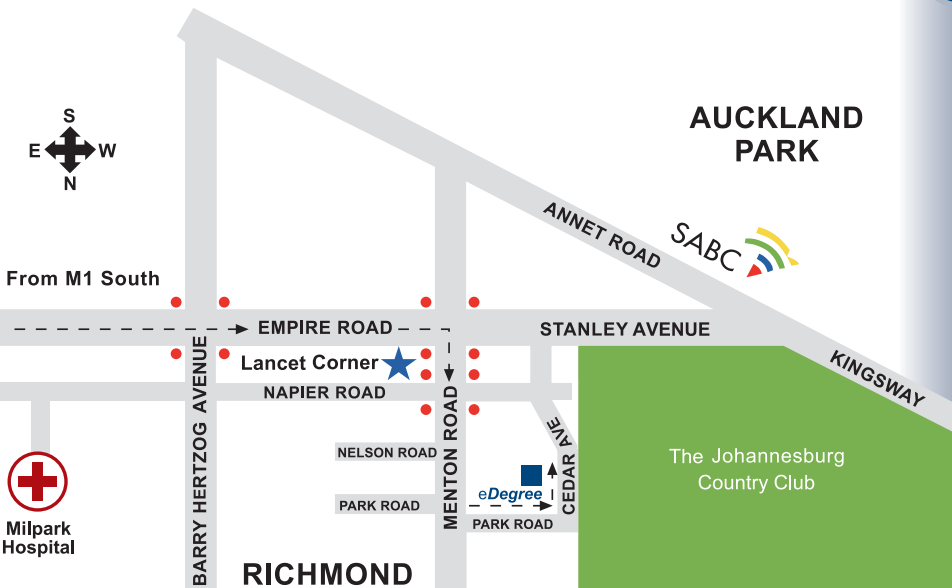

HOW TO FIND US

From Jan Smuts Avenue turn into Empire Rd travelling West towards the SABC.
Cross over Barry Hertzog Avenue. Turn right into Menton Rd and then second left into Park Rd, which becomes Cedar Avenue.

IMM Graduate School of Marketing
Richmond Forum
Cedar Avenue
Richmond
2095

for more INFORMATION

Tel: +27 (0) 11 628 2051
+27 (0) 11 628 2038
Fax: +27 (0) 11 482 8447
Website: www.edegree.co.za

eDegree
Bringing a university to you. Online